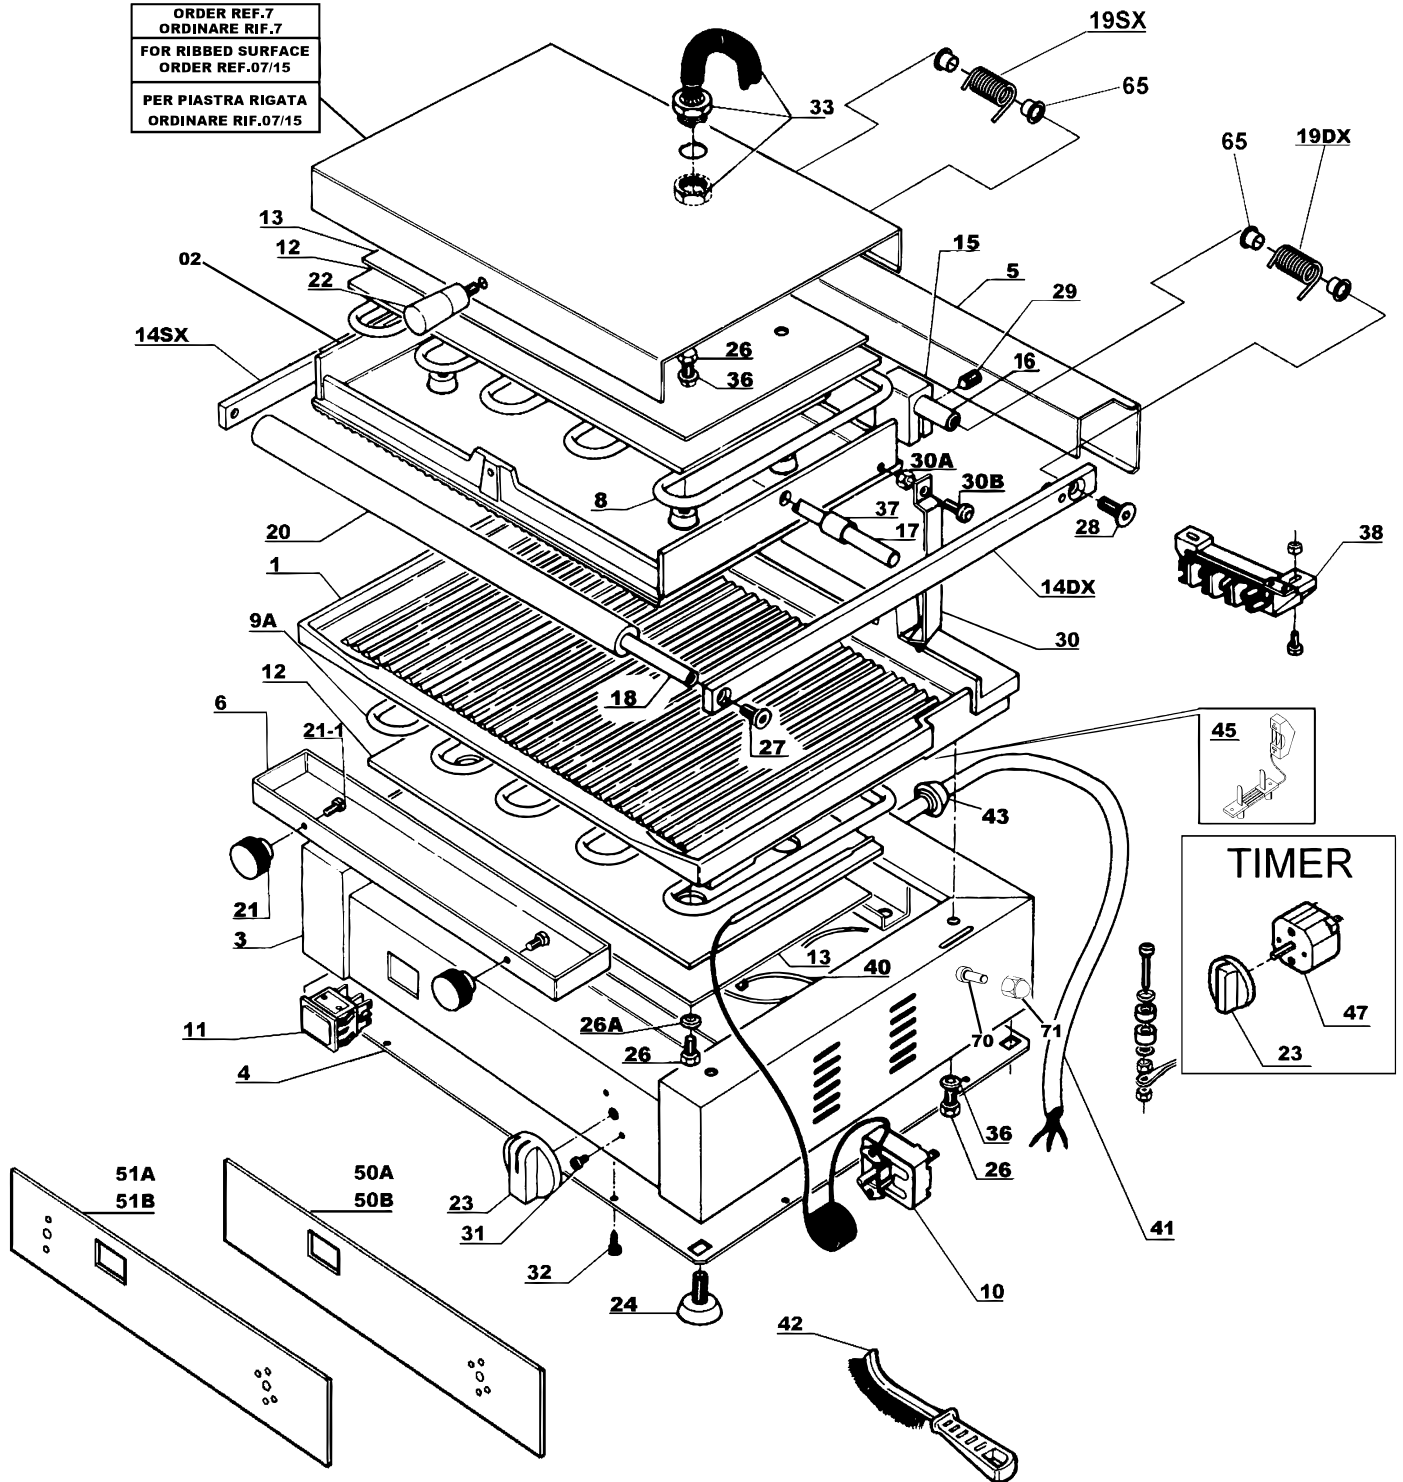

Parts Breakdown

Model PG-IT-0610-R 11377

ORDER REF.7
ORDINARE RIF.7
FOR RIBBED SURFACE
ORDER REF.07/15
PER PIASTRA RIGATA
ORDINARE RIF.07/15

Parts Breakdown

Model PG-IT-0610-R 11377

Item No.	Description	Position	Item No.	Description	Position	Item No.	Description	Position
AN016	Bottom Surface Ribbed for 11377	1	AN027	Lifting Pin D.12x367 for 11377	16	AN004	Wire Protecting Spring D.14 for 11377	33
AN017	Upper Plate Ribbed for 11377	2	AN028	Pin Bilan.10x373 Zinc.White for 11377	17	AN037	Spacer Ring 14x17 F. 10.5 for 11377	37
AN018	Base for 11377	3	AN029	Handle Pin 10x363/M6 for 11377	18	19372	Terminal Block for 11377	38
AN019	Bottom for 11377	4	AN030	Right Spring for 11377	19DX	AN038	Cabl. CETL Compl. for 11377	40
AN020	Spring Cover for 11377	5	AN031	Left Spring for 11377	19SX	AN008	USA Cord 125 V 20A for 11377	41
AN021	Stainless Steel Trash Collecting Tray for 11377	6	AN032	Black Handle P. L.362,5 for 11377	20	16469	Wire Panini Brush Red Handle for 11377	42
AN022	Stainless Steel Cover 45° for 11377	7	AM998	Black Drawer Knob for 11377	21	AN009	Gland for 11377	43
AN023	Stainless Steel Cover 90° for 11377	7/15	17756	Top Plate Knob Black for 11377	22	AN010	Clamp PA 268 RO CETL Plates with Screws for 11377	45
AN024	Top Heating Element 700W 115V for 11377	8	18001	Knob for 11377	23	AN011	Timer Grill for 11377	47
AN025	Bottom Heating Element 850W 115V for 11377	9A	AM999	Foot for 11377	24	AN039	Monster Court Sir. for 11377	50
16474	Thermostat 110/220-50/60 for 11377	10	37273	Washer Dia.6 for 11377	26A, 36	78769	Mostr.Graduata Dim.8x7cm for 11377	50A
23747	Pilot Light for 11377	11	78800	Screw 6x16 TPSCe for 11377	27	AN040	Mostrina Tim Sirm. for 11377	51
37268	Insulating Panel 110 ZK for 11377	12	78801	Screw 8x18 TPSCe for 11377	28	78810	Boccola Flangiata D.12 per Molle for 11377	65
AN026	Panel Protection Short Insulation for 11377	13	AN033	Grain 8x12 P. Flat PD CRT HER for 11377	29	AN014	Screw TC+ 4.8 04x010 Zinc. for 11377	70
AM991	Right Lifting Rod 25x8x363 W/Peg for 11377	14DX	AN034	Anti-Rib. Court for 11377	30	AN015	Hex Spacer Pin ETL for 11377	71
AM992	Left Lifting Rod 25x8x363 W/Peg for 11377	14SX	AN035	Nut EX. UNI 5587 M6 High for 11377	30A			
AM993	Brass Brake for Grill for 11377	15	AN036	Hex.Screw DIN 933 M6x16 for 11377	30B			